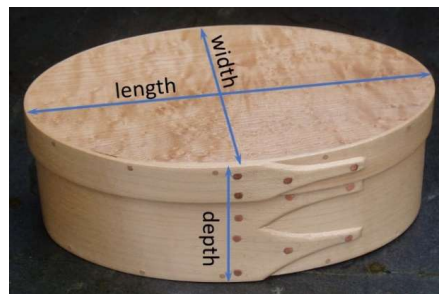

mob: 07988 437741
 email: shastonboxes@hotmail.co.uk
 web: www.shastonboxes.co.uk
 workshop: North Dorset, England

04/01/2025

Classic Shaker box design

Traditional Shaker Boxes

Size	English hardwood	length cm	width cm	depth cm	vol Ltr
Shaker box #0	£ 31.50	8.9	4.8	2.1	0.07
Shaker box #1	£ 34.00	11.6	6.5	3.2	0.19
Shaker box #2	£ 37.50	14.6	8.9	4.5	0.46
Shaker box #3	£ 44.00	17.8	11.4	5.8	0.92
Shaker box #4	£ 50.50	21.0	14.0	7.2	1.66
Shaker box #5	£ 68.00	24.1	16.5	8.8	2.75
Shaker box #6	£ 77.50	27.9	18.7	10.5	4.30

Size	Finnish Birch	length cm	width cm	depth cm	vol Ltr
Shaker box #5	£ 57.50	24.1	16.5	8.8	2.75
Shaker box #6	£ 66.00	27.9	18.7	10.5	4.30
Shaker box #7	£ 79.50	31.8	22.2	12.3	6.82

Additions

single inner tray	swing handle
£ 20.50	£ 6.50
£ 25.00	£ 6.50
£ 28.50	£ 7.00

single inner tray	swing handle
£ 25.00	£ 6.50
£ 28.50	£ 7.00
£ 33.00	£ 7.50

Trays

Size	Natural	paint	length cm	width cm
small plain tray	£ 26.00	£ 3.00	27.9	18.7
medium plain tray	£ 34.50	£ 3.50	36.2	25.1
small handled tray	£ 46.50	£ 4.00	38.1	32.1
large handled tray	£ 53.50	£ 4.50	42.5	36.1
X large handled tray	£ 67.50	£ 5.00	46.6	39.6
handled Butler tray	£ 79.50	£ 3.50	46.6	39.6