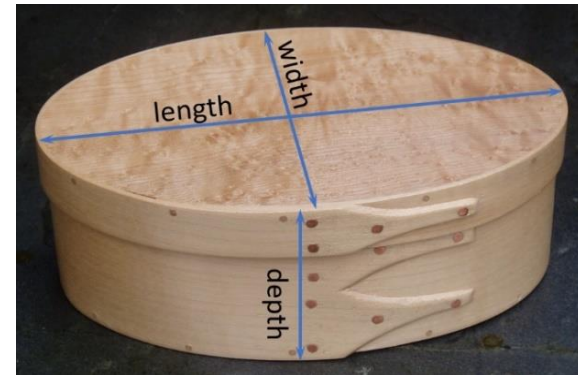

Additions

single inner tray	swing handle	paint
		£ 2.00
		£ 2.50
		£ 2.50
		£ 3.00
£ 16.00	£ 7.50	£ 3.50
£ 19.50	£ 7.50	£ 4.00
£ 22.00	£ 7.50	£ 4.50

single inner tray	swing handle	paint
£ 19.50	£ 7.50	£ 4.00
£ 22.00	£ 7.50	£ 4.50
£ 27.50	£ 9.50	£ 5.50
£ 29.50	£ 9.50	£ 6.50