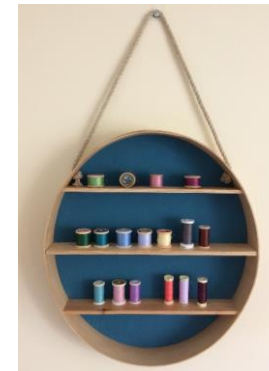

Small rounded box

Size (T)	English hardwood	paint	length cm	width cm	depth cm	vol Ltr
notions (1st)	£ 29.50	£ 2.50	13.0	8.2	2.7	0.23
tea caddy (2st)	£ 31.50	£ 2.50	13.0	8.2	6.0	0.50
tall pot (3st)	£ 34.50	£ 3.00	13.0	8.2	9.3	0.78

Medium rounded box

Size (C)	English hardwood	paint	length cm	width cm	depth cm	vol Ltr
keepsake box (1st)	£ 32.50	£ 2.50	15.5	11.0	2.7	0.36
coffee caddy (2st)	£ 35.50	£ 3.00	15.5	11.0	6.0	0.80

Large rounded box

Size (B)	English hardwood	paint	length cm	width cm	depth cm	vol Ltr
Sm biscuit box (3st)	£ 44.00	£ 2.50	18.0	14.0	9.3	1.84
Lg biscuit box (5st)	£ 55.50	£ 3.50	18.0	14.0	15.9	3.15

Storage Pots

Size	English hardwood	paint	length cm	width cm	depth cm	vol Ltr
Pen Pot	£ 39.50	£ 3.00	13.0	8.2	9.3	0.78
Brush pot	£ 58.00	£ 3.50	18.0	14.0	15.9	3.15

Hanging Shelves & Mirror

size	English hardwood	paint	wall hanger	height	width
Three Shelf (SB12)	£ 79.00	£ 5.00	£ 12.50	44.6	36.8
Four Shelf (SB12)	£ 89.50	£ 5.00	£ 12.50	44.6	36.8
Five Shelf (SB12)	£ 100.50	£ 5.00	£ 12.50	44.6	36.8
Mirror (SB11)	£ 71.50		£ 12.50	40.5	33.3