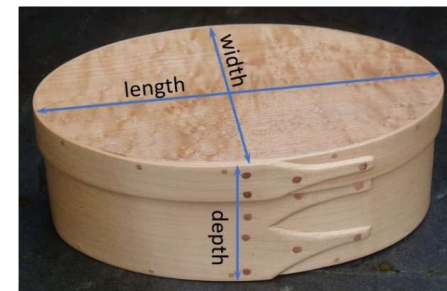

The paints used are from :-

Little Greene www.littlegreene.com/paint/colour/show-all

I use matt emulsion paint topped with a coat of oil for longevity. Please note - adding the oil will darken the paint colour slightly